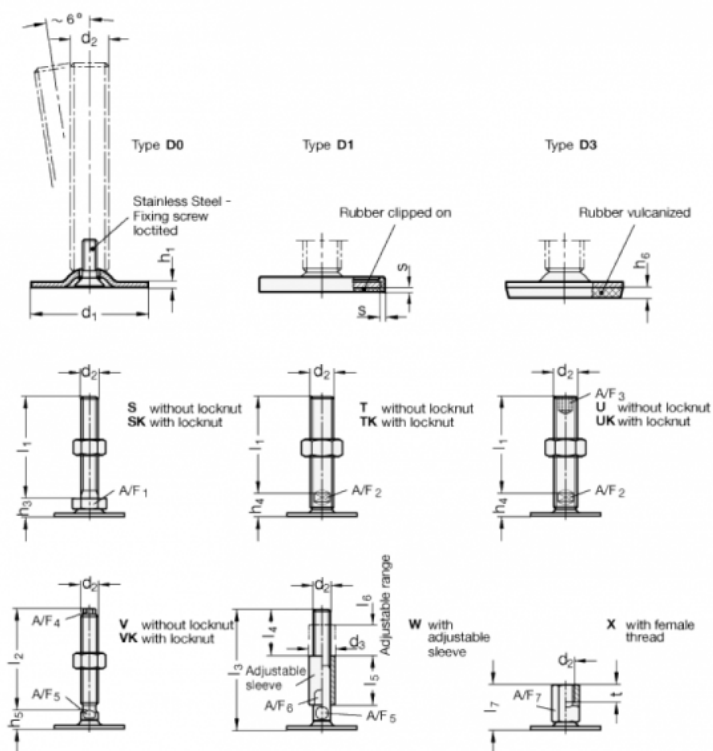

# Data Sheet

Article number: 204140M16200D1UK

Description: E+G levelling foot  
GN 41-40-M16-200-D1-UK

Note: UK With nut, Hexagon socket at the top, Wrench flat at the bottom

## Measures

$$A/F2 = 12$$

$$s = 1.5$$

$$A/F3 = 8$$

$$d1 = 40$$

$$d2 = M16$$

$$h1 = 2$$

$$h4 = 17$$

$$h6 =$$

$$l1 = 200$$